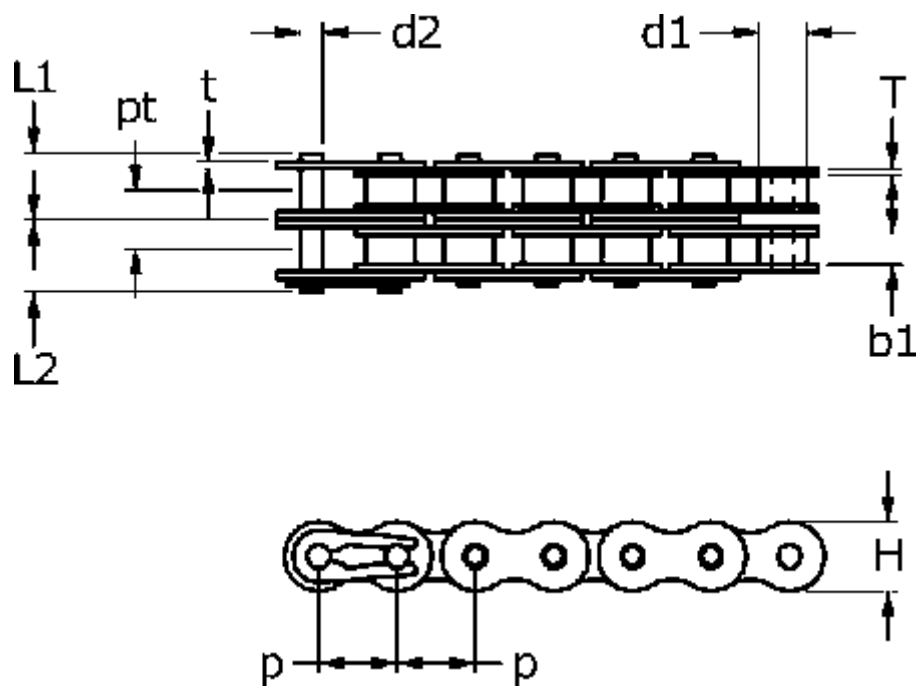

Article number: 613200016  
 Description: Tsubaki 32 B-2 Duplex rollerchain  
 Standard GT4 Winner  
 Note: 32 B-2

## Measures

$b1$	= 30.99	$pt$	= 58.55
Breaking power	= 450kN	$T$	= 7
$d1$	= 29.21	$t$	= 6.3
$d2$	= 17.81		
$H$	= 42.2		
$L1$	= 61.25		
$L2$	= 66.85		
$P$	= 50.8		